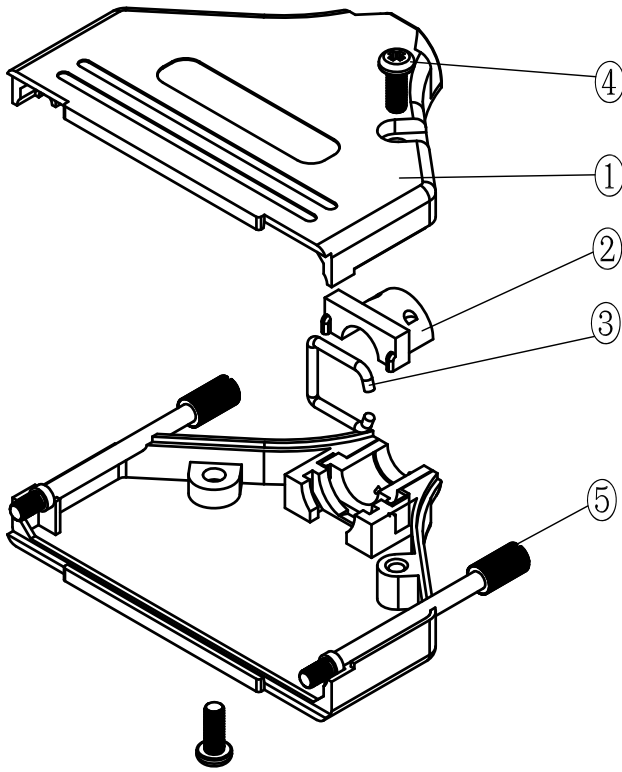

DATE: 2008-09-11	DRAWN: YGY	SCALE:	MATERIAL TYPE:
	APPROVED: MRR		REPLACES:

MHDTZK-SERIES

DRAWING No:

No.	Changes and/or Note No.	Date	Intr	No	Changes and/or Note No.	Date	Intr

Part Number:	Description:	Pack:	1	2	DTZK-37	Cover
6560-0805-04	MHDTZK-37-K	Kit	2	1	DTZK-D1	Grommet
6561-0805-04	MHDTZK-37	Bulk	3	1	C-CLIP	C-Clip
			4	2	M3X10	Screw
			5	2	UNC 4-40X47.2	Jack screw
			Item	QTY	Part Number	Description