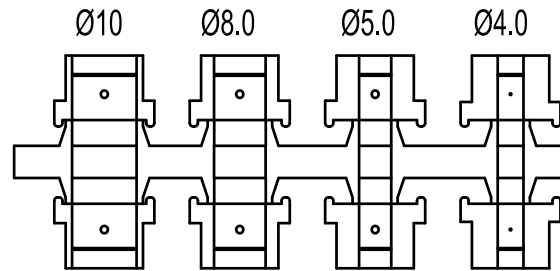

DATE: 2008-09-11	DRAWN: YGY	SCALE:	MATERIAL TYPE:
	APPROVED: MRR		REPLACES:

MHDTZK-SERIES

DRAWING No:

No.	Changes and/or Note No.	Date	Intr	No	Changes and/or Note No.	Date	Intr

Part Number:	Description:	Pack:	1	2	DTZK-37	Cover
6560-0805-04	MHDTZK-37-K	Kit	2	1	DTZK-D1	Grommet
6561-0805-04	MHDTZK-37	Bulk	3	1	C-CLIP	C-Clip
			4	2	M3X10	Screw
			5	2	UNC 4-40X47.2	Jack screw
			Item	QTY	Part Number	Description