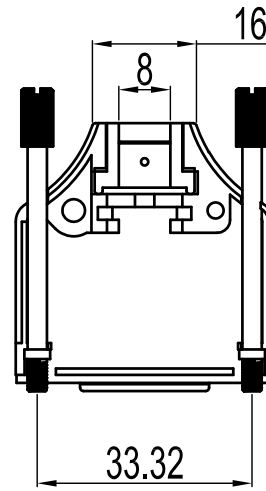

No.	Changes and/or Note No.	Date	Intr	No	Changes and/or Note No.	Date	Intr

Part Number:	Description:	Pack:	1	2	DTZK-9	Cover
6560-0805-01	MHDTZK-09-K	Kit	2	1	DTZK-D1	Grommet
6561-0805-01	MHDTZK-09	Bulk	3	1	C-CLIP	C-Clip
			4	2	M3X10	Screw
			5	2	UNC 4-40X47.2	Jack screw
			Item	QTY	Part Number	Description

DATE: 2008-09-11	DRAWN: YGY	SCALE:	MATERIAL TYPE:
	APPROVED: MRR		REPLACES:

MHDTZK-SERIES

DRAWING No:

No.	Changes and/or Note No.	Date	Intr	No	Changes and/or Note No.	Date	Intr

Part Number:	Description:	Pack:	1	2	DTZK-15	Cover
6560-0805-02	MHDTZK-15-K	Kit	2	1	DTZK-D1	Grommet
6561-0805-02	MHDTZK-15	Bulk	3	1	C-CLIP	C-Clip
			4	2	M3X10	Screw
			5	2	UNC 4-40X47.2	Jack screw
			Item	QTY	Part Number	Description

DATE: 2008-09-11	DRAWN: YGY	SCALE:	MATERIAL TYPE:
	APPROVED: MRR		REPLACES:

MHDTZK-SERIES

DRAWING No:

No.	Changes and/or Note No.	Date	Intr	No	Changes and/or Note No.	Date	Intr

Part Number:	Description:	Pack:	1	2	DTZK-25	Cover
6560-0805-03	MHDTZK-25-K	Kit	2	1	DTZK-D1	Grommet
6561-0805-03	MHDTZK-25	Bulk	3	1	C-CLIP	C-Clip
			4	2	M3X10	Screw
			5	2	UNC 4-40X47.2	Jack screw
			Item	QTY	Part Number	Description

DATE: 2008-09-11	DRAWN: YGY	SCALE:	MATERIAL TYPE:
	APPROVED: MRR		REPLACES:

MHDTZK-SERIES

DRAWING No:

No.	Changes and/or Note No.	Date	Intr	No	Changes and/or Note No.	Date	Intr

Part Number:	Description:	Pack:	1	2	DTZK-37	Cover
6560-0805-04	MHDTZK-37-K	Kit	2	1	DTZK-D1	Grommet
6561-0805-04	MHDTZK-37	Bulk	3	1	C-CLIP	C-Clip
			4	2	M3X10	Screw
			5	2	UNC 4-40X47.2	Jack screw
			Item	QTY	Part Number	Description