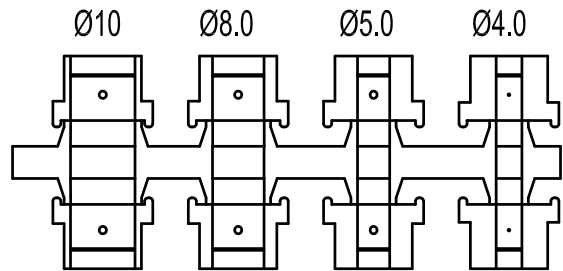

DATE: 2008-09-11	DRAWN: YGY	SCALE:	MATERIAL TYPE:
	APPROVED: MRR		REPLACES:

MHDTZK-SERIES

DRAWING No:

No.	Changes and/or Note No.	Date	Intr	No	Changes and/or Note No.	Date	Intr

Part Number:	Description:	Pack:	1	2	DTZK-25	Cover
6560-0805-03	MHDTZK-25-K	Kit	2	1	DTZK-D1	Grommet
6561-0805-03	MHDTZK-25	Bulk	3	1	C-CLIP	C-Clip
			4	2	M3X10	Screw
			5	2	UNC 4-40X47.2	Jack screw
			Item	QTY	Part Number	Description

DATE: 2008-09-11	DRAWN: YGY	SCALE:	MATERIAL TYPE:
	APPROVED: MRR		REPLACES:

MHDTZK-SERIES

DRAWING No:

No.	Changes and/or Note No.	Date	Intr	No	Changes and/or Note No.	Date	Intr

Part Number:	Description:	Pack:	1	2	DTZK-37	Cover
6560-0805-04	MHDTZK-37-K	Kit	2	1	DTZK-D1	Grommet
6561-0805-04	MHDTZK-37	Bulk	3	1	C-CLIP	C-Clip
			4	2	M3X10	Screw
			5	2	UNC 4-40X47.2	Jack screw
			Item	QTY	Part Number	Description