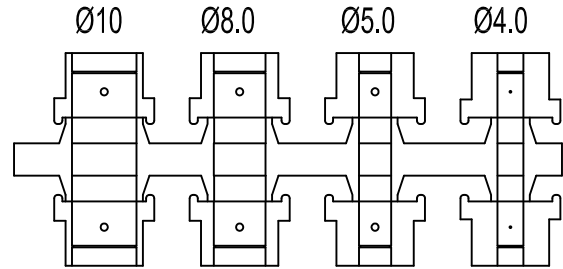

No.	Changes and/or Note No.	Date	Intr	No	Changes and/or Note No.	Date	Intr

Part Number:	Description:	Pack:	1	2	DTZK-9	Cover
6560-0805-01	MHDTZK-09-K	Kit	2	1	DTZK-D1	Grommet
6561-0805-01	MHDTZK-09	Bulk	3	1	C-CLIP	C-Clip
			4	2	M3X10	Screw
			5	2	UNC 4-40X47.2	Jack screw
			Item	QTY	Part Number	Description

DATE: 2008-09-11	DRAWN: YGY	SCALE:	MATERIAL TYPE:
	APPROVED: MRR		REPLACES:

MHDTZK-SERIES

DRAWING No:

No.	Changes and/or Note No.	Date	Intr	No	Changes and/or Note No.	Date	Intr

Part Number:	Description:	Pack:	1	2	DTZK-15	Cover
6560-0805-02	MHDTZK-15-K	Kit	2	1	DTZK-D1	Grommet
6561-0805-02	MHDTZK-15	Bulk	3	1	C-CLIP	C-Clip
			4	2	M3X10	Screw
			5	2	UNC 4-40X47.2	Jack screw
			Item	QTY	Part Number	Description