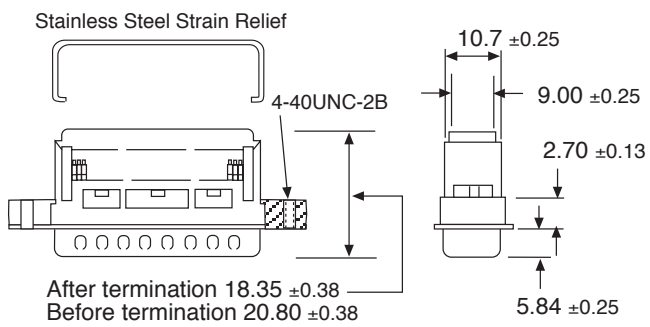

IDC D Sub Cable Assembly Connectors

PLAIN HOLE 1.0mm FLANGE

FLANGE (2.7mm) WITH 4-40 INSERTS

for more information call
01344 304123