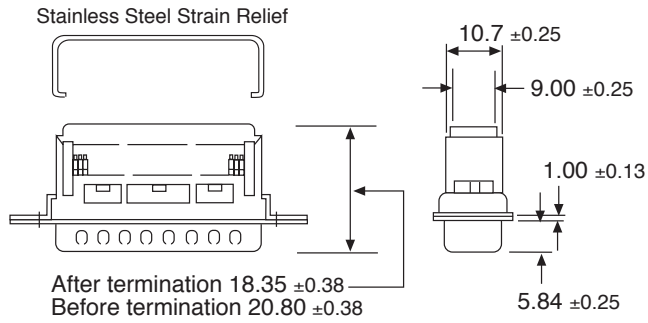

IDC D Sub Cable Assembly Connectors

PLAIN HOLE 1.0mm FLANGE

FLANGE (2.7mm) WITH 4-40 INSERTS

for more information call
01344 304123